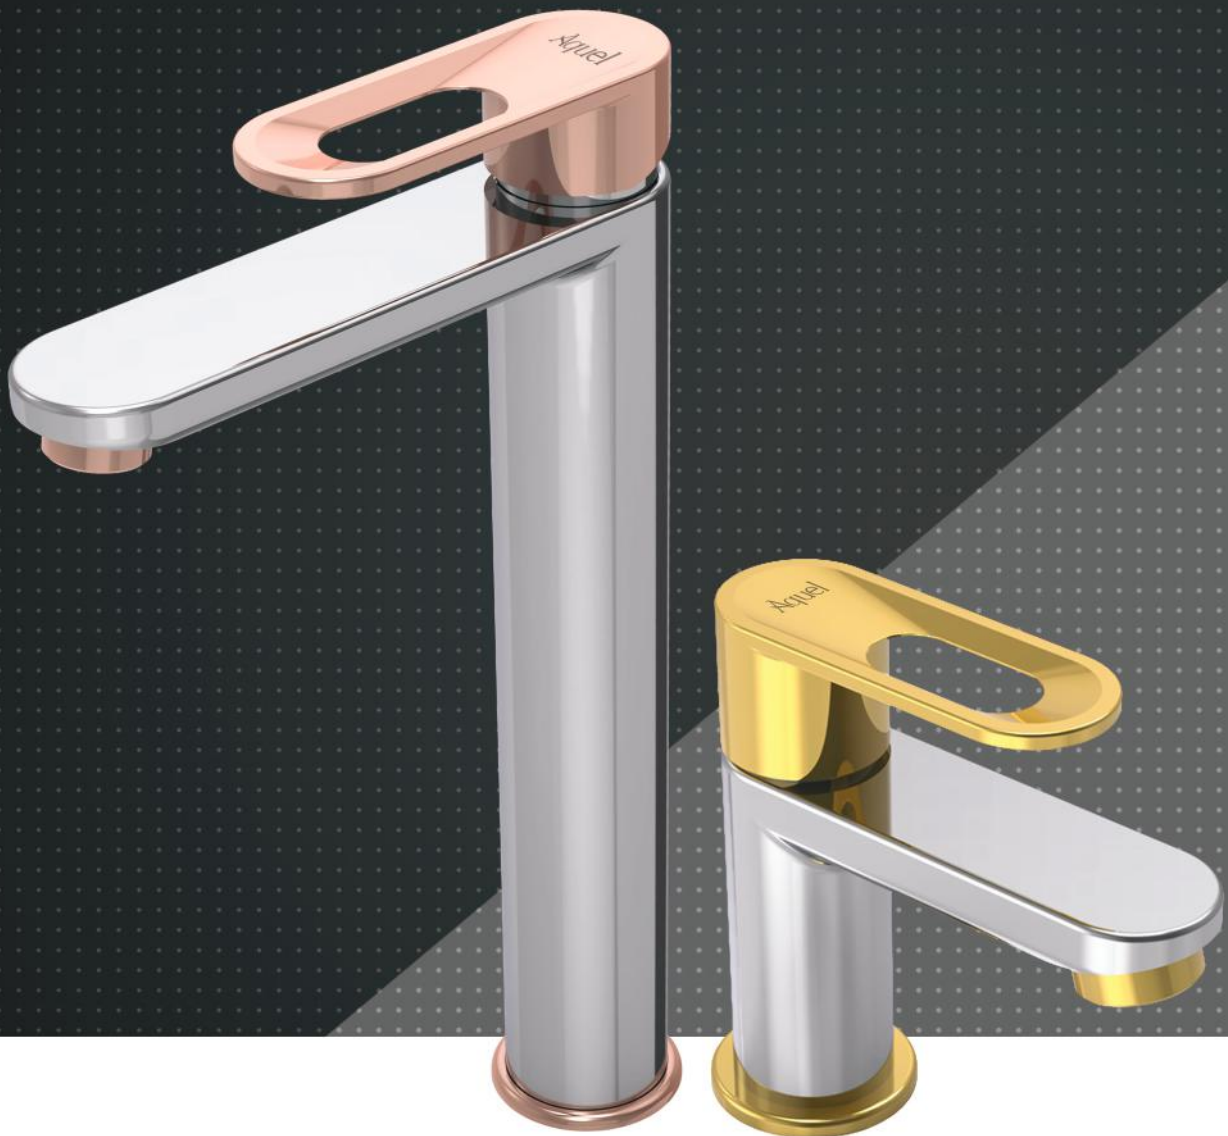

www.aquelbathware.com

Aquel®
By PRINCE

E X P E R I E N C E
T H E E L E G A N C E

FAUCETS | SHOWERS | SANITARYWARE

ELEGANT • INDULGENT • STYLISH

CALL NOW: 1800 267 0303

CONTENT

SMARTFIT PLUS CPVC Plumbing Systems	04	CABLEFIT Cable Ducting Pipes	70
EASYFIT UPVC Plumbing Systems	12	WIREFIT Electrical Conduit Pipes & Fittings	71
GREENFIT PPR Plumbing Systems	20	AQUAFIT Agriculture Piping Systems	74
DECILO Low Noise PP Drainage Systems	30	SAFEFIT Borewell Systems	88
SILENTFIT Low Noise SWR Piping Systems	34	PEFIT AQUA HDPE Piping System	90
ULTRAFIT SWR Piping Systems	39	STOREFIT Water Storage Tanks	93
RAINFIT Roofwater Systems	54	DURATAP PTMT Tapware	96
FOAMFIT Underground Drainage Piping Systems	56		
DRAINFIT UPVC Underground Drainage Piping Systems	58		
CORFIT Underground Double Wall Corrugated Pipes	62		
DURAFIT FRP Manhole & Chamber Covers	68