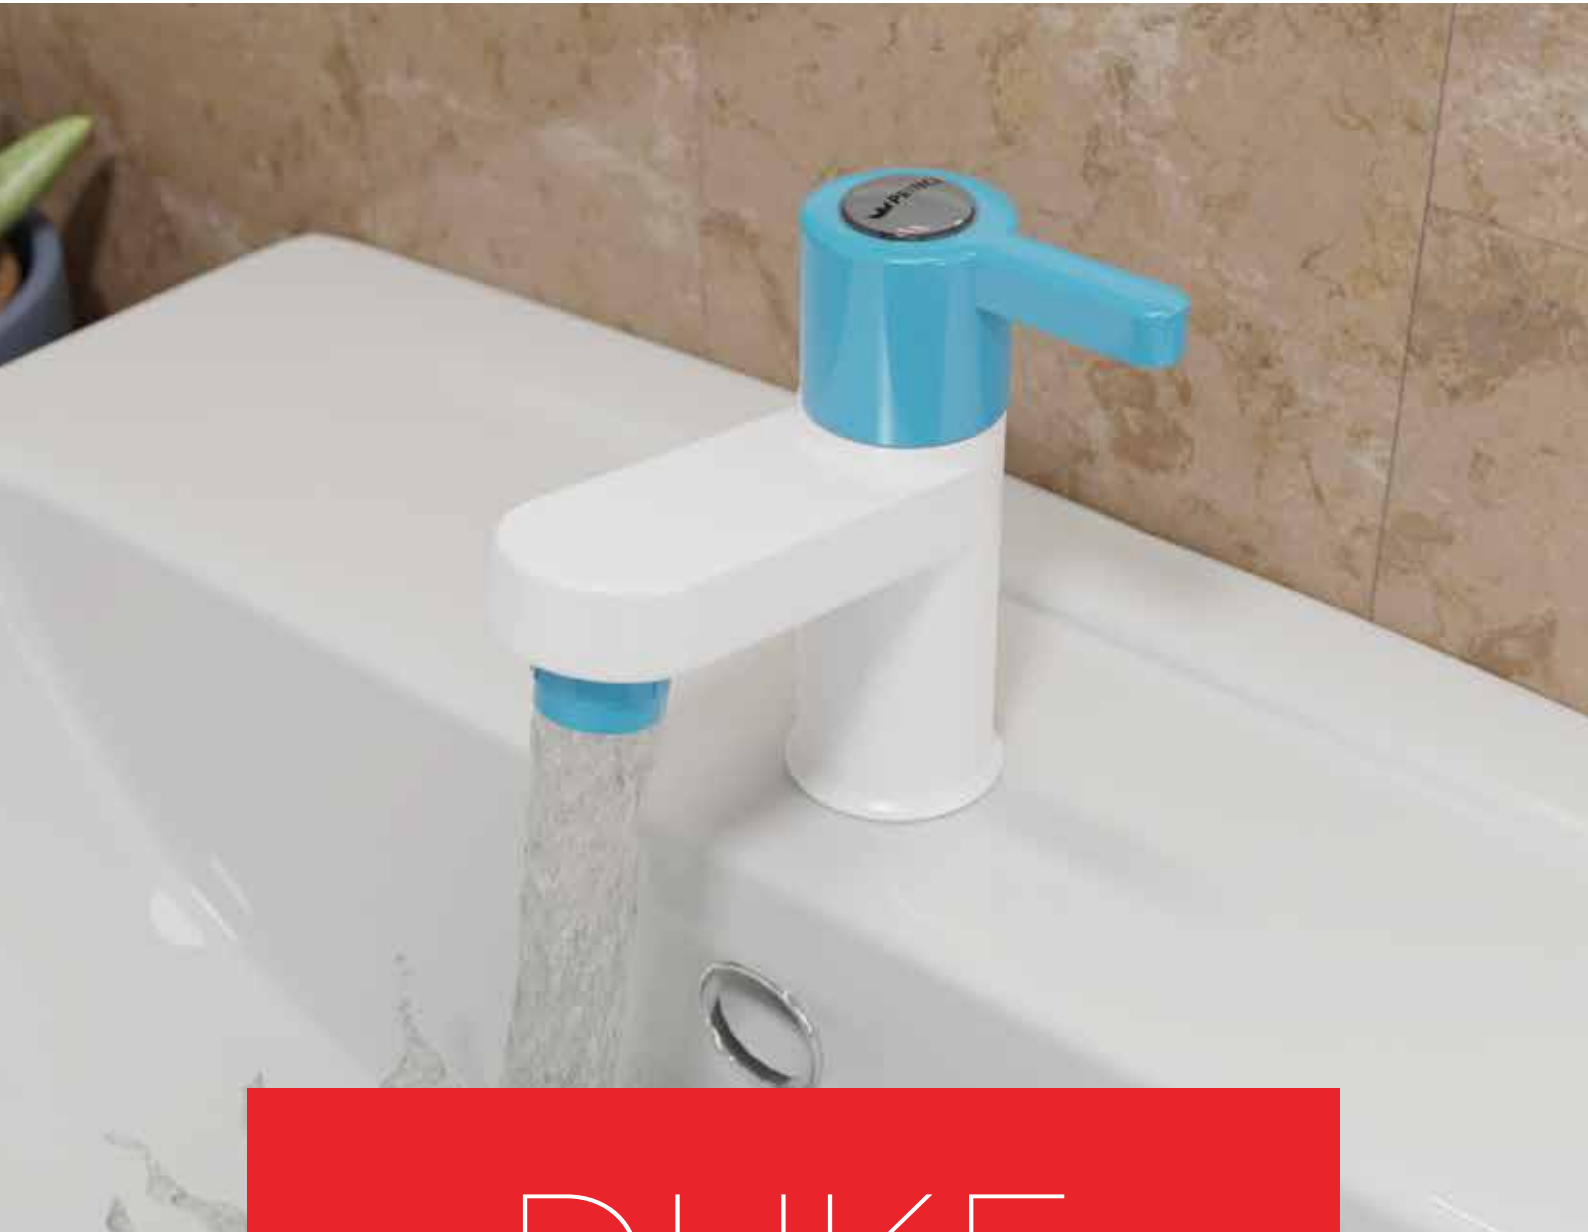

# DURATAP

PTMT TAPWARE

**DURATAP**  
PTMT TAPWARE

Special Design SS 304  
that Increase Strength  
and Durability

DUKE

**PTDKBL14001**  
Bib Cock with Flange  
MRP : ₹ 385  
Retail Pack Qty : 28  
Standard Pack Qty : 112