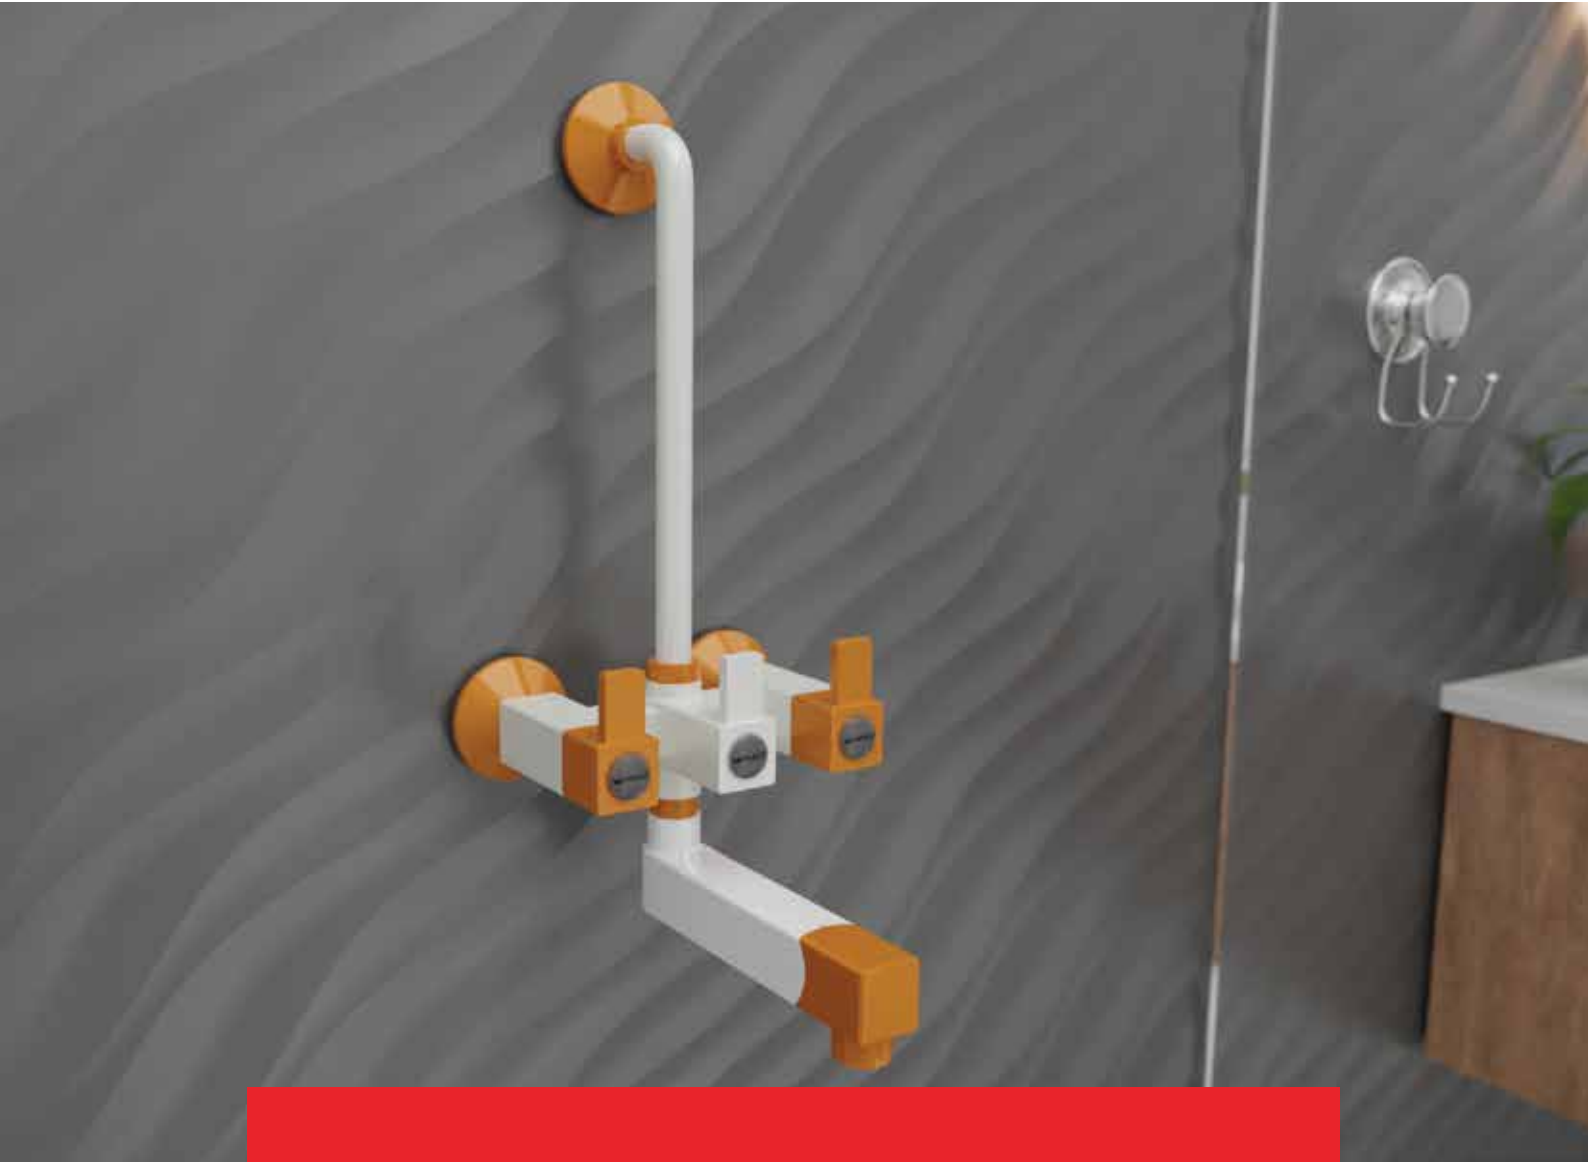

### PTDKW14009

Wall Mixer with L Bend Pipe

MRP : ₹ 1795

Retail Pack Qty : 1

Standard Pack Qty : 16

**DURATAP**  
PTMT TAPWARE

**INSERT**

Special Design SS 304  
that Increase Strength  
and Durability